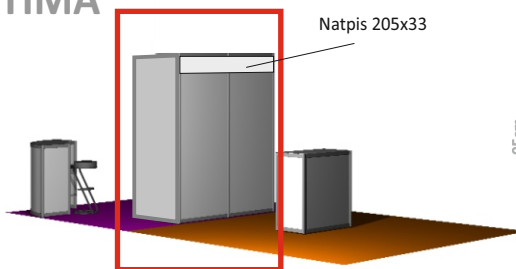

Uređenje PO ELEMENTIMA Arrangement BY ELEMENTS

UKLJUČUJE / INCLUDES:

- tepih / carpet
- kabinu 2x1m / cabine 2x1m
- natpis / inscription board